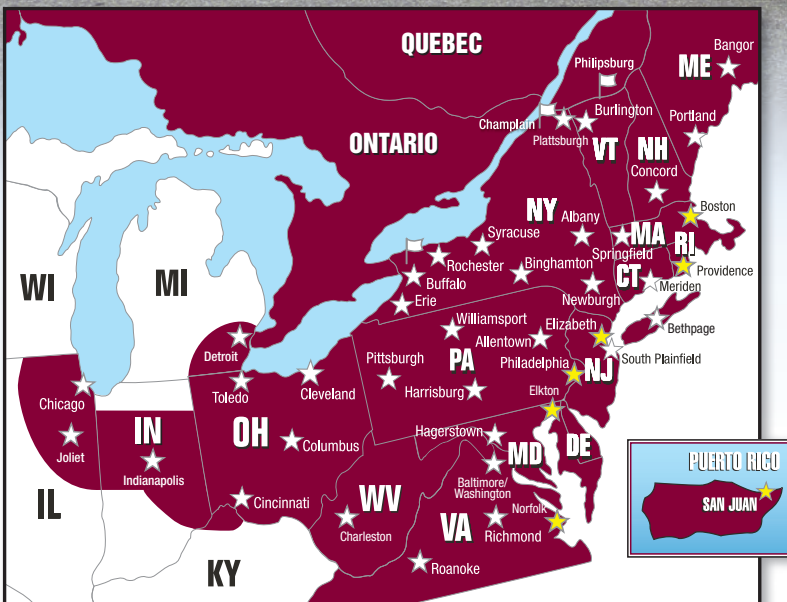

Home & Commercial Delivery

Easy, Convenient, On Time & Intact

- ★ NEMF FACILITIES
- ★ BORDER CROSSING POINTS
- ★ PORT LOCATIONS

The NEMF Advantage

- Home Delivery Directly to Your Doorstep
- Standardized Training Across Our Terminal Network
- Professional Company Employees
- Technological Capabilities for Real Time Information
- Our Family Business Catering to Your Family's Needs
- From Shipper to Loading Dock to Your Home

— Bringing Excellence in Motion to Your Neighborhood —

Connecticut

Meriden

475 Research Parkway
Meriden, CT 06450
(203) 634-7869
Fax: (203) 634-7927

Illinois

Chicago

2300 Landmeier Road
Elk Grove Village, IL 60007
(847) 290-6363
Fax: (847) 290-8649