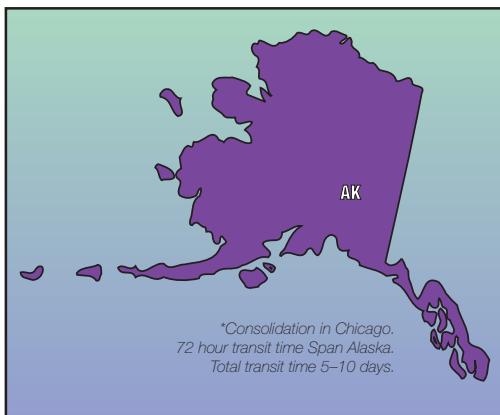

Service Map & Transit Guide

— You Matter to Us! —

- ★ NEMF FACILITIES
- ▣ BORDER CROSSING POINTS
- ★ PORT LOCATIONS

The NEMF Advantage

- Extensive network of 37+ terminals
- On-board computers, document imaging and scanning
- Online shipment tracking
- Fast, accurate billing
- Most next day service points
- Fleet of over 8,000 vehicles
- EDI

Puerto Rico Service

NEMF World Transport – A Leader in LCL Transport to Puerto Rico Offers:

- Door to door LCL service to Puerto Rico between the U.S. and Canada.
- LCL consolidation, warehousing and distribution services.
- Real-time web tracking and reporting.

Seamless LTL Shipping Throughout USA and Canada

Call (908) 965-0100
for more information
or visit www.nemf.com

NEMF Transit Times

(LISTED IN NUMBER OF DAYS)

Destination Terminals

*Detroit, MI terminal coming soon.