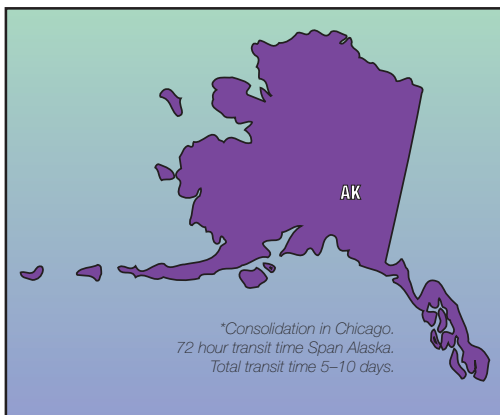

Service Map & Transit Guide

— You Matter to Us! —

- ★ NEMF FACILITIES
- ▣ BORDER CROSSING POINTS
- ★ PORT LOCATIONS

The NEMF Advantage

- Extensive network of 37+ terminals
- On-board computers, document imaging and scanning
- Online shipment tracking
- Fast, accurate billing
- Most next day service points
- Fleet of over 8,000 vehicles
- EDI

Puerto Rico Service

NEMF World Transport – A Leader in LCL Transport to Puerto Rico Offers:

- Door to door LCL service to Puerto Rico between the U.S. and Canada.
- LCL consolidation, warehousing and distribution services.
- Real-time web tracking and reporting.

Seamless LTL Shipping Throughout USA and Canada

Call (908) 965-0100
for more information
or visit www.nemf.com

NEMF Transit Times

(LISTED IN NUMBER OF DAYS)

Destination Terminals

*Detroit, MI terminal coming soon.