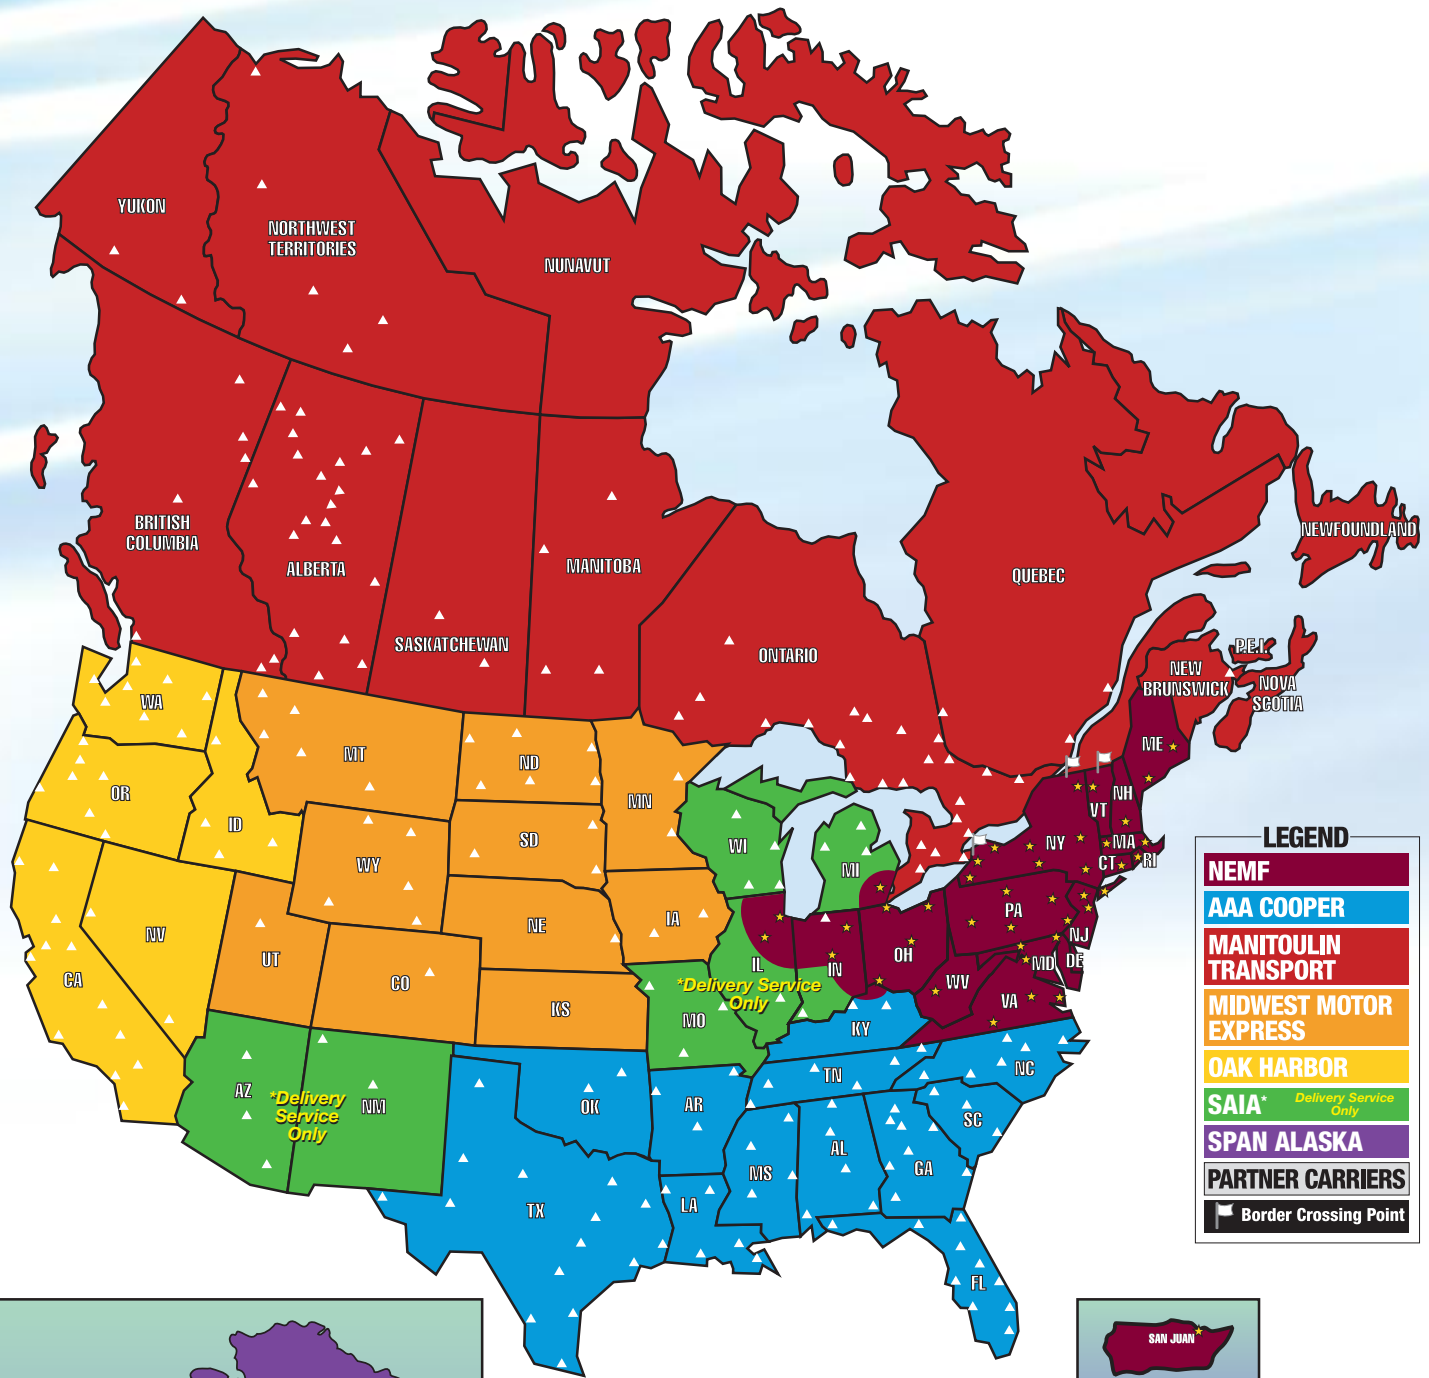

Service Map & Transit Guide

— You Matter to Us! —

- ★ NEMF FACILITIES
- ▣ BORDER CROSSING POINTS
- ★ PORT LOCATIONS

The NEMF Advantage

- Extensive network of 37+ terminals
- On-board computers, document imaging and scanning
- Online shipment tracking
- Fast, accurate billing
- Most next day service points
- Fleet of over 8,000 vehicles
- EDI

Puerto Rico Service

NEMF World Transport – A Leader in LCL Transport to Puerto Rico Offers:

- Door to door LCL service to Puerto Rico between the U.S. and Canada.
- LCL consolidation, warehousing and distribution services.
- Real-time web tracking and reporting.

Seamless LTL Shipping Throughout USA and Canada

Call (908) 965-0100
for more information
or visit www.nemf.com

NEMF Transit Times

(LISTED IN NUMBER OF DAYS)

Destination Terminals

*Detroit, MI terminal coming soon.