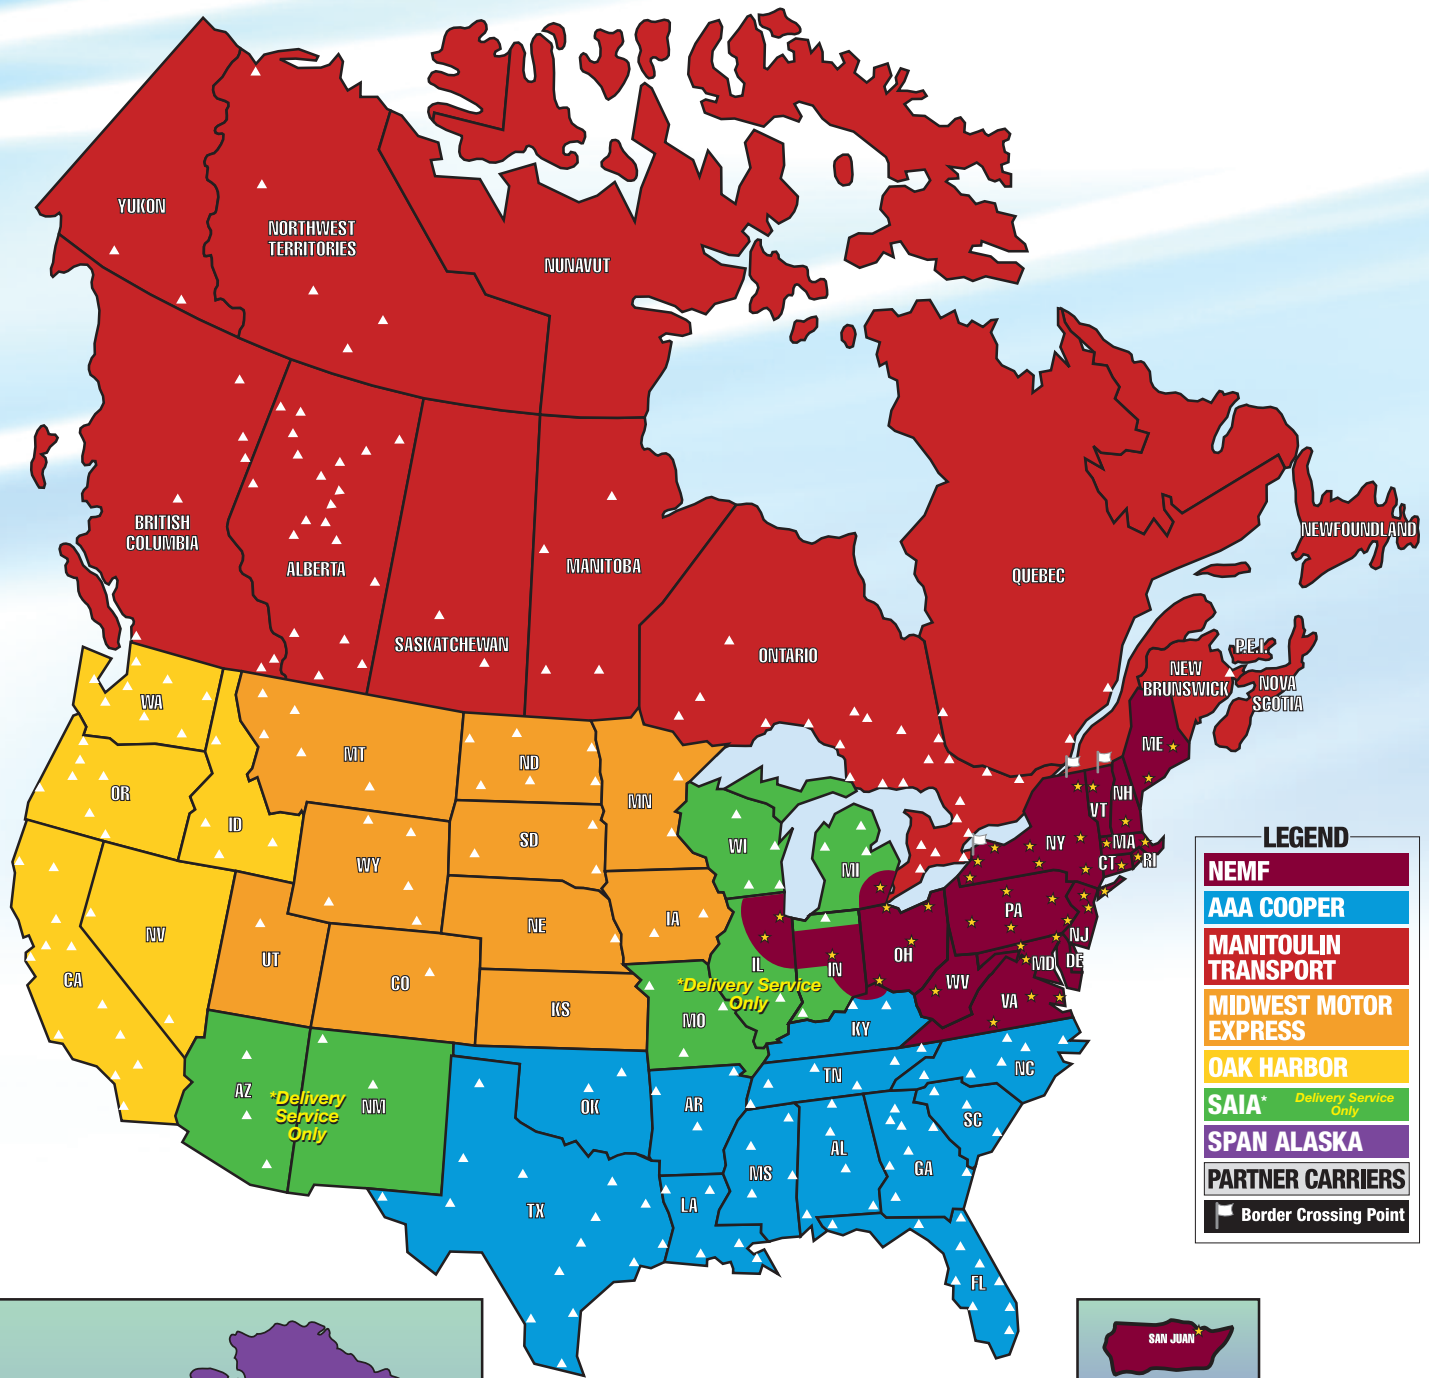

Service Map & Transit Guide

— You Matter to Us! —

- ★ NEMF FACILITIES
- ▣ BORDER CROSSING POINTS
- ★ PORT LOCATIONS

The NEMF Advantage

- Extensive network of 37+ terminals
- On-board computers, document imaging and scanning
- Online shipment tracking
- Fast, accurate billing
- Most next day service points
- Fleet of over 8,000 vehicles
- EDI

Puerto Rico Service

NEMF World Transport – A Leader in LCL Transport to Puerto Rico Offers:

- Door to door LCL service to Puerto Rico between the U.S. and Canada.
- LCL consolidation, warehousing and distribution services.
- Real-time web tracking and reporting.

Seamless LTL Shipping Throughout USA and Canada

Call (908) 965-0100
for more information
or visit www.nemf.com

NEMF Transit Times

(LISTED IN NUMBER OF DAYS)

Destination Terminals

*Detroit, MI terminal coming soon.