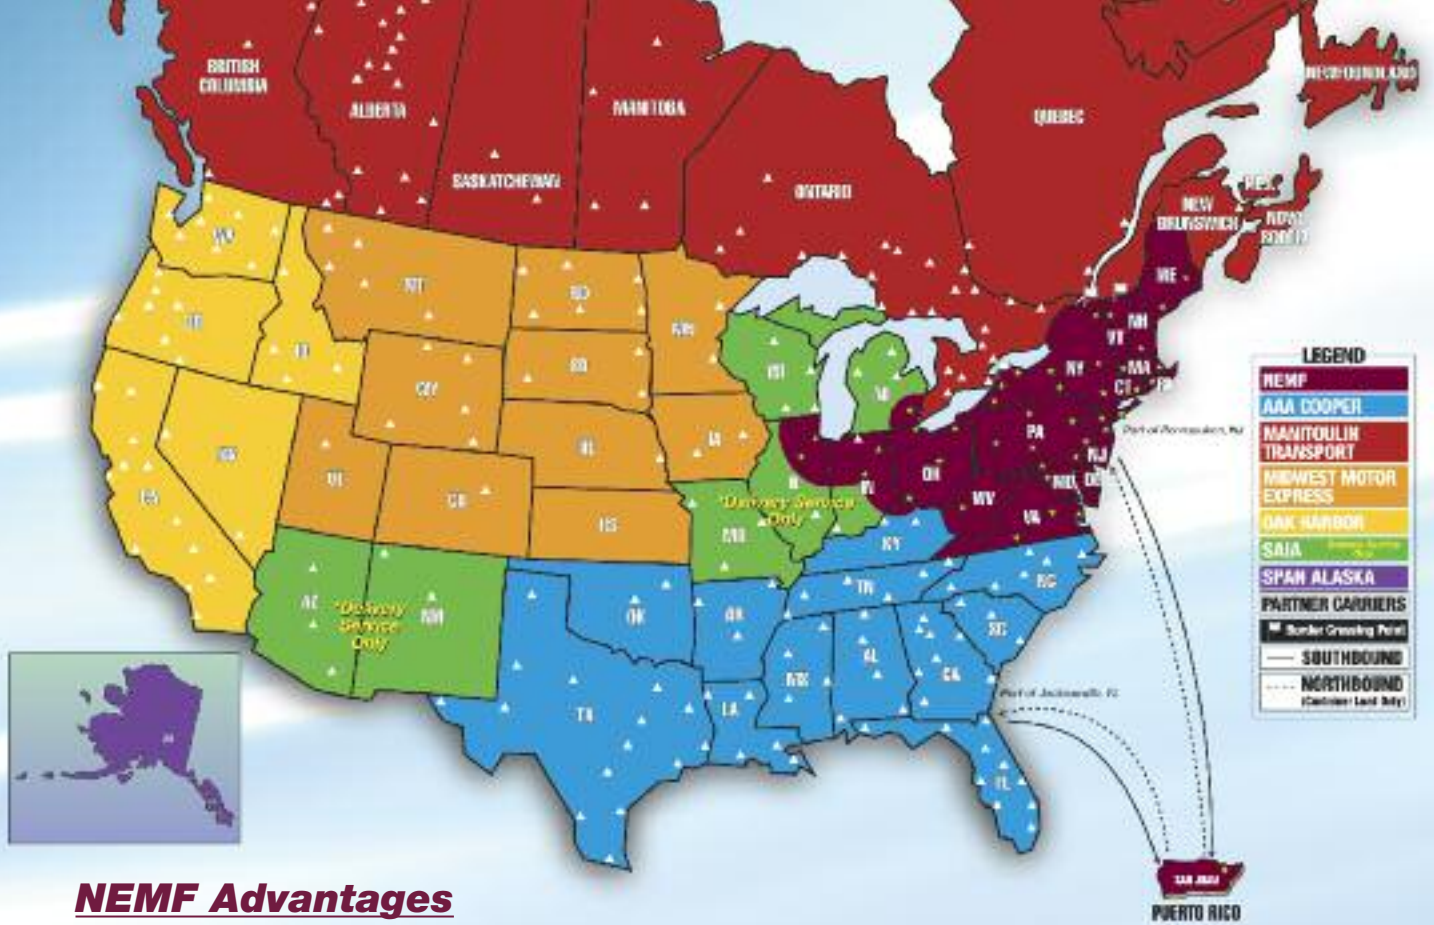

Door-To-Door Service To & From Puerto Rico

The NEMF Advantage

-  **Service Option Via Pennsauken, NJ, and Jacksonville, FL**
-  **Facilities Located Within Ports For Fast Container Retrieval**
-  **Next Day Service From All Northeast Points**
-  **Bilingual Personnel At Consolidation Facilities**
-  **Documentation Assistance**
-  **Advance Electronic Tax Clearance**
-  **Warehousing, Consolidation And Distribution**
-  **Unique Pricing And Service Alternatives**
-  **Pick Up And Delivery To And From All Cities**
-  **Northbound And Southbound Service Available**
-  **Door-to-Door, Next Day Delivery**
-  **Container Loading Utilizing Load Bars, Pallet Racks and Airbags**

NEMF Advantages

- Single Carrier Responsibility Door-to-Door
- Total Quality Process throughout our 37+ terminal network in the US, Canada & Puerto Rico
- Privately Owned, Financially Strong and Flexible to meet your needs

Elizabeth/San Juan LCL & CL Sailing Schedule

Direction/Type	NEMF Pickup [†]	Sailing Day	Ocean Carrier Arrival	Delivery Date
Southbound/Vessel	Thursday	Tuesday	Friday	Friday (2 nd)
Southbound/Barge	Wednesday	Thursday	Thursday	Friday (2 nd)
Northbound/Barge	Thursday	Sunday	Thursday	Friday (2 nd)