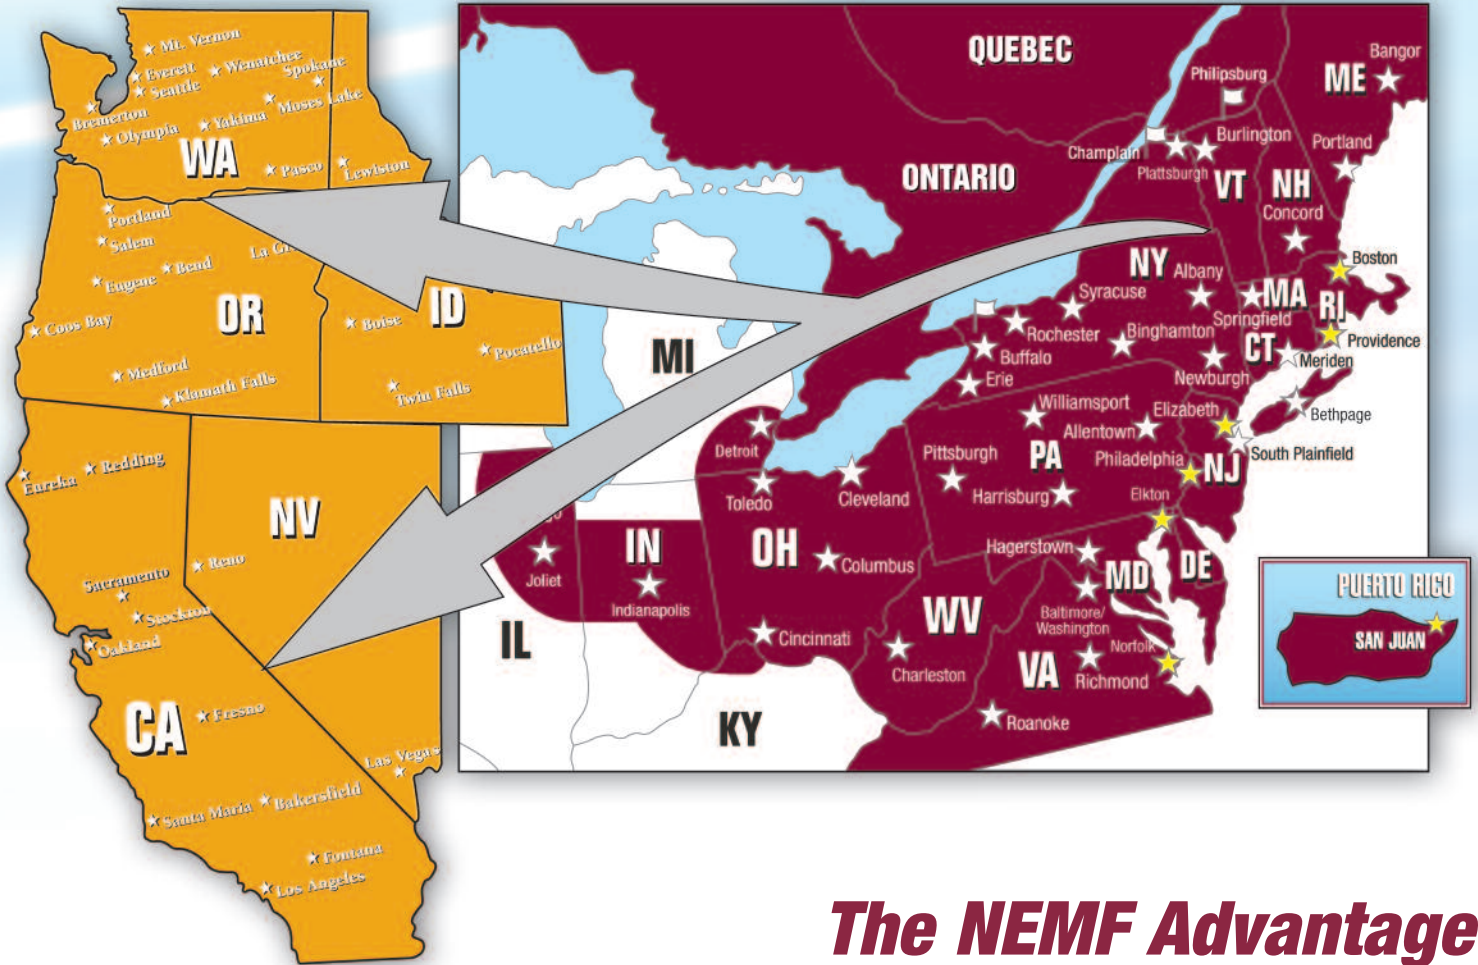

**Oak Harbor
Freight Lines, Inc.**

REDUCE TRANSIT TIMES with Team Service & Less Handling

The NEMF Advantage

- ✓ **Greater Control of Cost**
- ✓ **Lower Transportation Cost**
- ✓ **Reduced Inventory Cost**
- ✓ **Improved Transit Times**
- ✓ **Increased Supply Chain Velocity**
- ✓ **Less Handling of Freight (Fewer Claims)**
- ✓ **Seamless Tracking**
- ✓ **Improved Cash Flow**
- ✓ **Higher Customer Satisfaction**
- ✓ **Improved Sales**
- ✓ **EDI/Technology**
- ✓ **Consistent, Reliable, Damage Free Service**

4-5 DAY COAST TO COAST

Terminal Directory

Connecticut

Meriden
(203) 634-7869

Illinois

Chicago
(847) 290-6363

Joliet
(815) 828-6486

Indiana

Massachusetts

Boston
(978) 664-9555

Springfield
(413) 736-1900

Michigan

Detroit
Coming Soon...

New Hampshire

Concord
(603) 224-6444

New Jersey