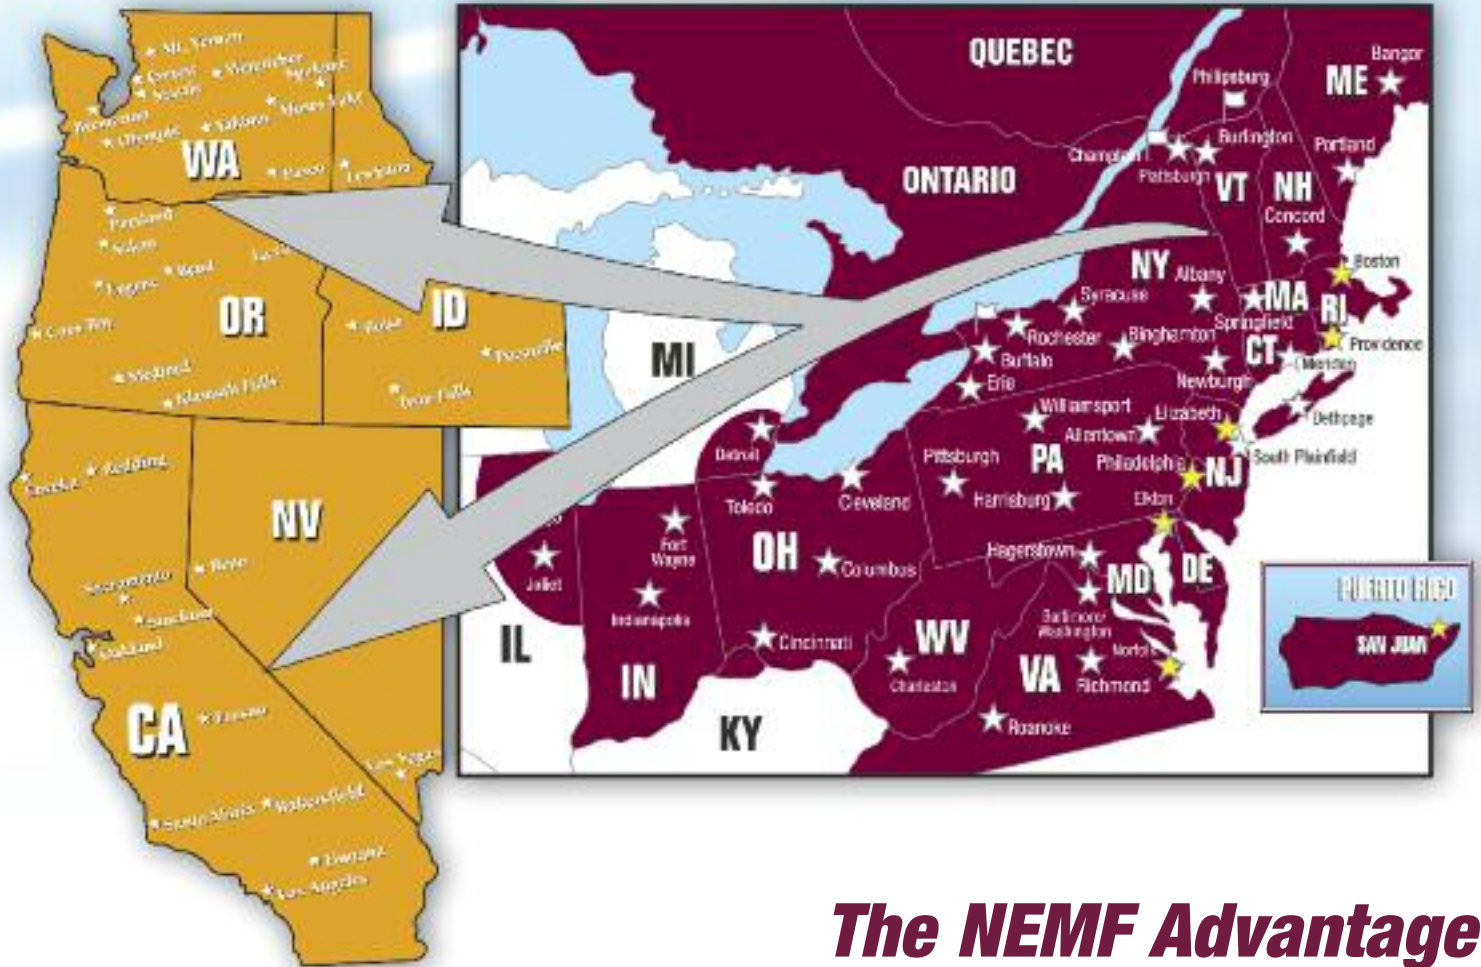

**Oak Harbor
Freight Lines, Inc.**

REDUCE TRANSIT TIMES *with Team Service & Less Handling*

The NEMF Advantage

- ✓ **Greater Control of Cost**
- ✓ **Lower Transportation Cost**
- ✓ **Reduced Inventory Cost**
- ✓ **Improved Transit Times**
- ✓ **Increased Supply Chain Velocity**
- ✓ **Less Handling of Freight (Fewer Claims)**
- ✓ **Seamless Tracking**
- ✓ **Improved Cash Flow**
- ✓ **Higher Customer Satisfaction**
- ✓ **Improved Sales**
- ✓ **EDI/Technology**
- ✓ **Consistent, Reliable, Damage Free Service**

4 – 5 DAY COAST TO COAST

Terminal Directory

Connecticut

Meriden
(203) 634-7869

Illinois

Chicago
(847) 290-6363

Joliet
(815) 828-6486

Indiana

Williamsport
(570) 742-2790

Puerto Rico

Guaynabo
(787) 774-0909

Rhode Island

Providence
(401) 723-4350

Vermont

Burlington
(802) 864-6600

Virginia

Everett
(888) 738-7813

Bremerton
(888) 807-6071

Moses Lake
(800) 874-0944

Customer Service

800-847-2728

**Oak Harbor
Freight Lines, Inc.**

800-909-6704

THE SHEVELL GROUP OF COMPANIES