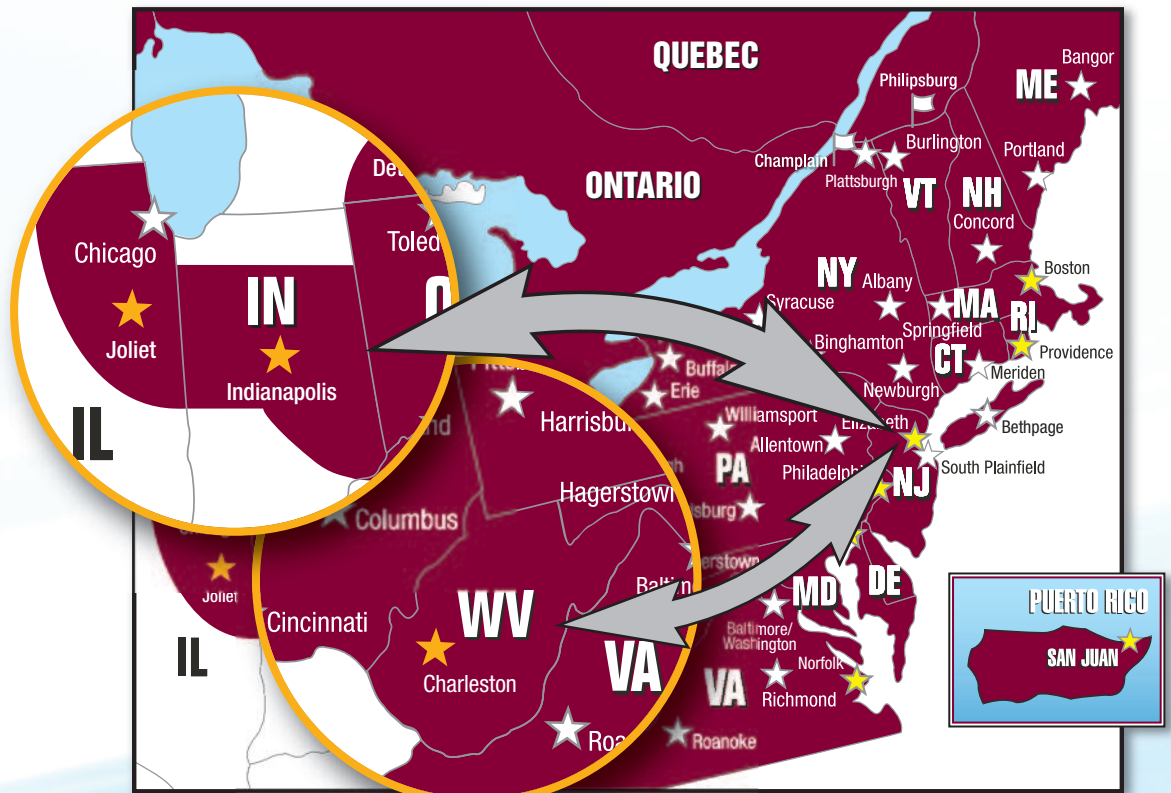

NEMF *Expands!!*

— You Matter to Us! —

Serving Thousands of Communities in
CHICAGO, JOLIET, INDIANAPOLIS
and now CHARLESTON, WV!

IN ONE TO TWO DAYS!

- ★ NEMF FACILITIES
- ▣ BORDER CROSSING POINTS
- ★ PORT LOCATIONS

The NEMF Advantage

- Extensive network of 37+ terminals
- Most next day service points
- On-board computers & document imaging
- Online shipment tracking
- Fleet of over 8,000 vehicles
- Fast, accurate billing
- EDI