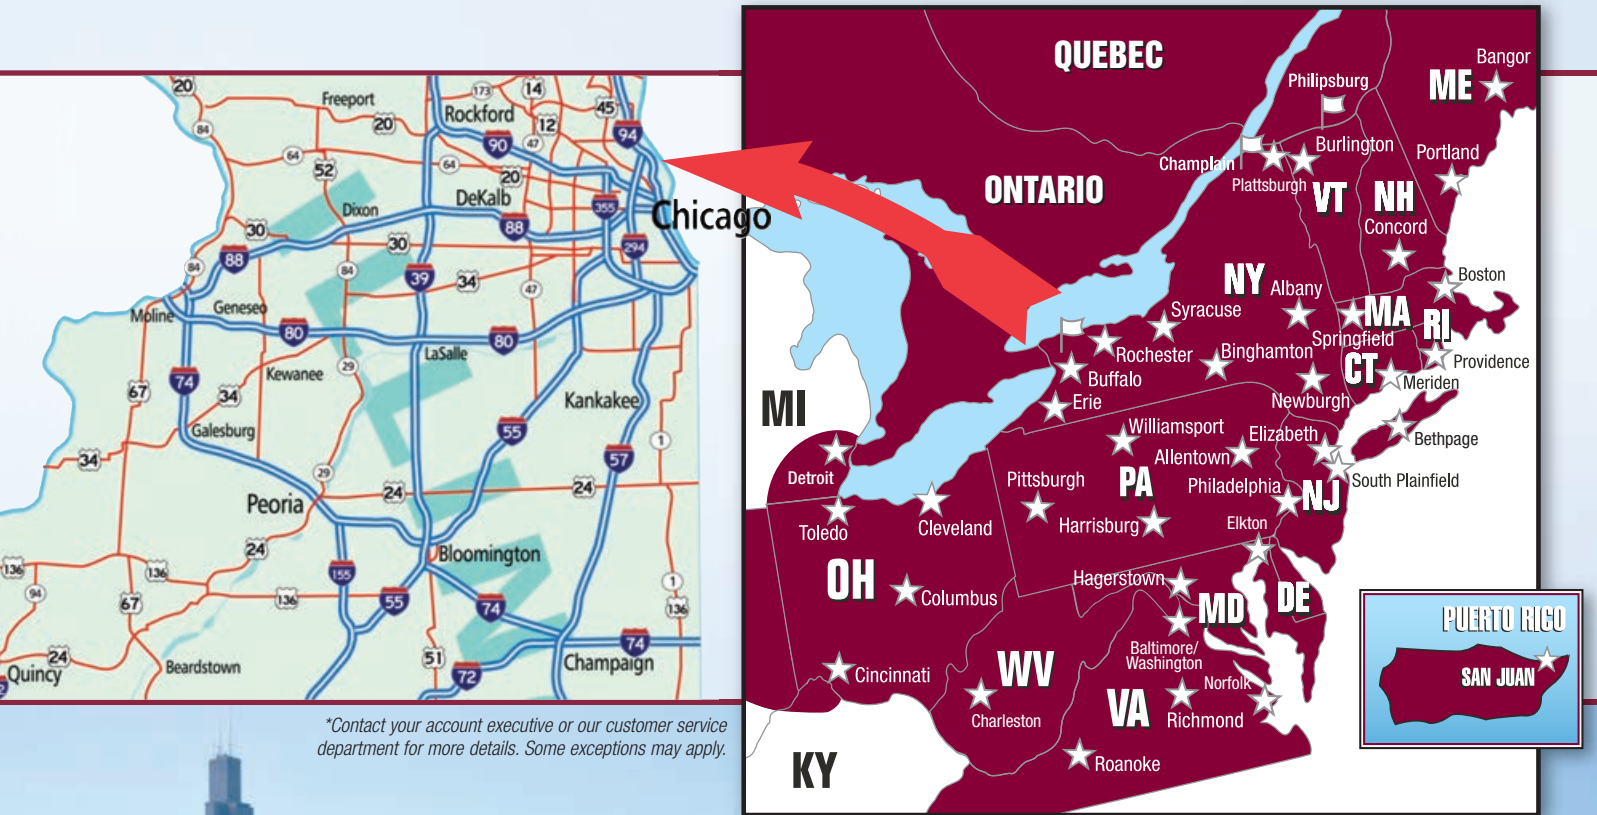

# Air Freight Speed At Ground Prices

— You Matter to Us! —

**Serving Thousands of Communities to Chicago  
from the Northeast **IN JUST ONE TO TWO\* DAYS!****

*\*Contact your account executive or our customer service department for more details. Some exceptions may apply.*

★ NEMF FACILITIES  
■ BORDER CROSSING POINTS

- Reduced Inventory Cost**
- Less Handling of Freight (Fewer Claims)**
- Improved Transit Times**
- Higher Customer Satisfaction**
- Increased Supply Chain Velocity**
- EDI Technology**

## Connecticut